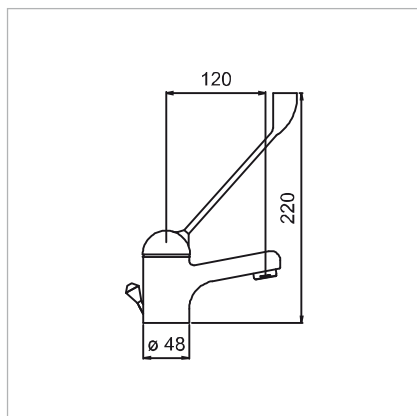

00110M6

Lavello a parete con leva clinica
Wall-mounted sink with elbow lever

00110M6	
	CR
00110M6	-

Box: 1 pc.

00209M6

Rubinetto collo cigno con leva clinica
Swan tap with elbow lever

00209M6	
	CR
00209M6	-

Box: 10 pc.

2041L12

Lavabo con leva clinica, scarico
1" 1/4, flex inox

Lavatory mixing faucet with elbow
lever, pop-up waste 1" 1/4, flex inox

2041L12	
	CR
2041L12	-

Box: 1 pc.