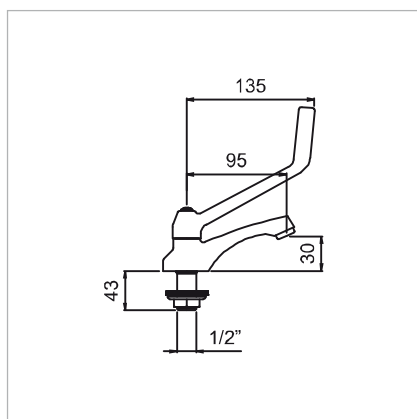

00110M6

Lavello a parete con leva clinica
Wall-mounted sink with elbow lever

00110M6	
	CR
00110M6	-

Box: 1 pc.

00209M6

Rubinetto collo cigno con leva clinica
Swan tap with elbow lever

00209M6	
	CR
00209M6	-

Box: 10 pc.

2041L12

Lavabo con leva clinica, scarico
1" 1/4, flex inox

Lavatory mixing faucet with elbow
lever, pop-up waste 1" 1/4, flex inox

2041L12	
	CR
2041L12	-

Box: 1 pc.