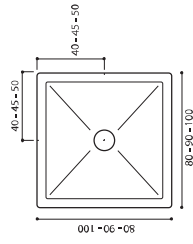

Acrilico H5

Platti doccia / Shower trays H 50 mm

PIATTO DOCCIA IN ACRILICO
COMPLETO DI PIETRA DI SCARDO
ACRYLIC SHOWER TRAY
COMPLETE WITH SIFON //
H 50 mm

Finitura / Finish

QUADRATO SQUARE

l mm	H mm
800x800	50
900x900	50
1000x1000	50

RETTANGOLARE RECTANGULAR

l mm	H mm
720x800	50
700x1000	50
700x1200	50
700x1400	50
700x1600	50
700x1700	50
800x1000	50
800x1200	50
800x1400	50
800x1600	50
800x1700	50